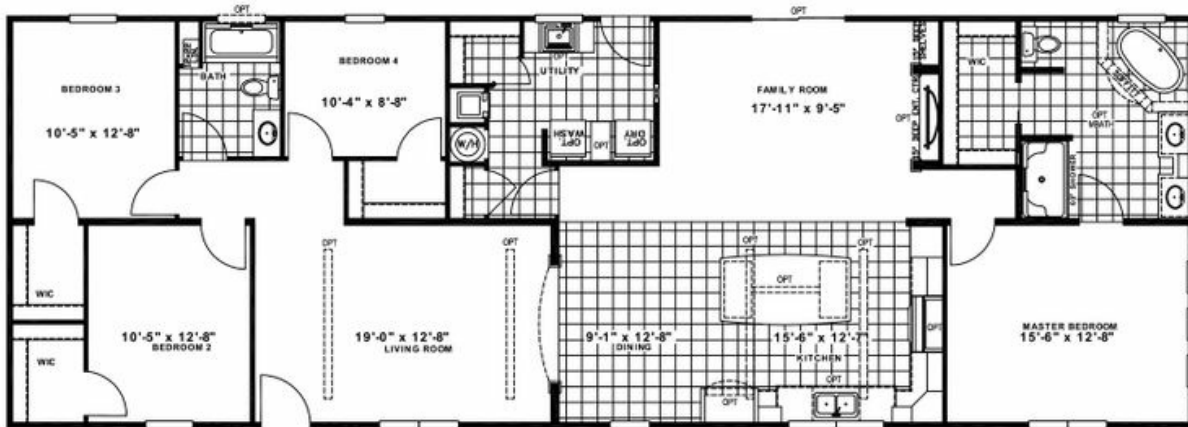

CHAMBORD

CHAMBORD Model number: 27MRE28764AH21

4 beds • 2 baths • 2128 sq.ft. • 28' width • 76' depth

Our home building facilities invest in continuous product and process improvements. Plans, dimensions, features, materials, specifications and availability are subject to change without notice or obligation. Renderings and floor plans are representative likenesses of our homes and may differ from the actual homes. We invite you to tour a Home Center near you and inspect the highest value in quality housing available or call (606) 248-4800 to speak with a Home Consultant. Copyright 2017, CMH. All rights reserved.

CHAMBORD Model number: 27MRE28764AH21

4 beds • 2 baths • 2128 sq.ft. • 28' width • 76' depth

Our home building facilities invest in continuous product and process improvements. Plans, dimensions, features, materials, specifications and availability are subject to change without notice or obligation. Renderings and floor plans are representative likenesses of our homes and may differ from the actual homes. We invite you to tour a Home Center near you and inspect the highest value in quality housing available or call (606) 248-4800 to speak with a Home Consultant. Copyright 2017, CMH. All rights reserved.